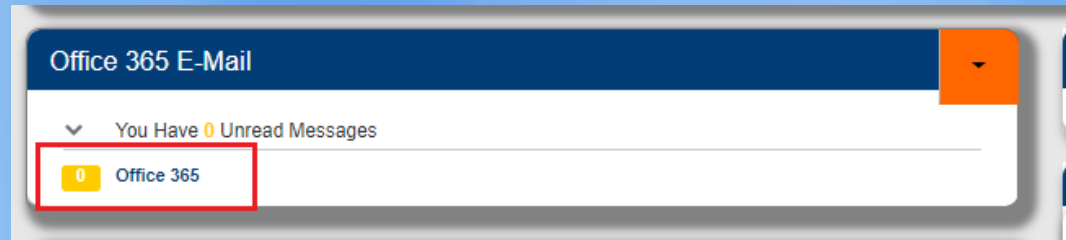

What Is My Student Email Address

The email address provided by Southeast Community College is **firstname.lastname@my.southeast.edu**. The email can be accessed by:

Find the Office 365 E-Mail section on The Hub: