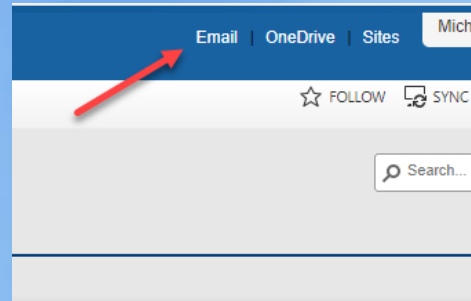

OR

Go to <https://outlook.office365.com> and log in with the same username/password as The Hub